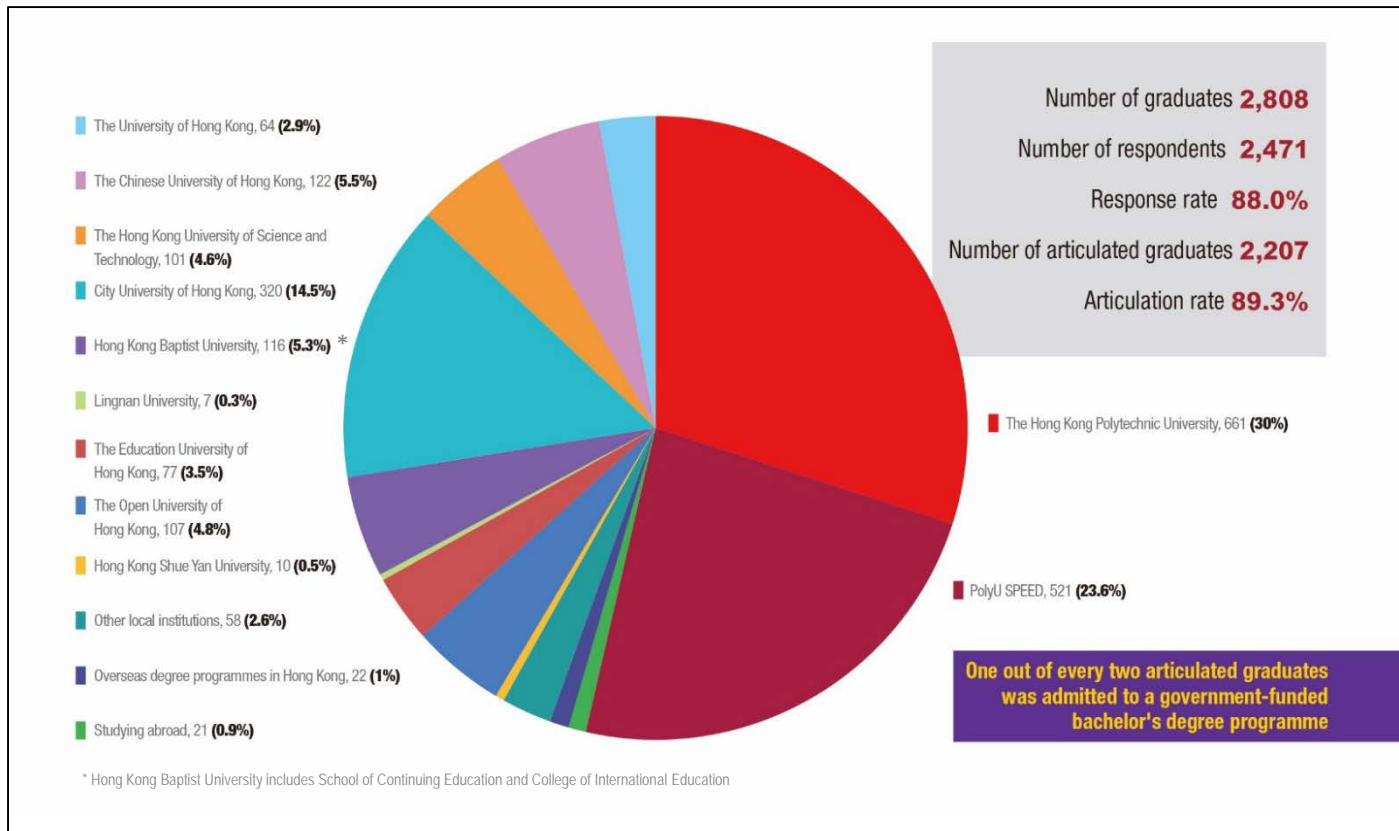

2016 HKCC Graduates Articulation into Bachelor's Degree Programmes

Source: 2016 HKCC Graduate Survey
(figures as at October 2016)

Among 2,207 graduates who articulated into bachelor's degree programmes in 2016, 2,164 (98.1%) were admitted to local bachelor's degree programmes. 1,249 (56.6%) were admitted to government-funded bachelor's degree programmes.